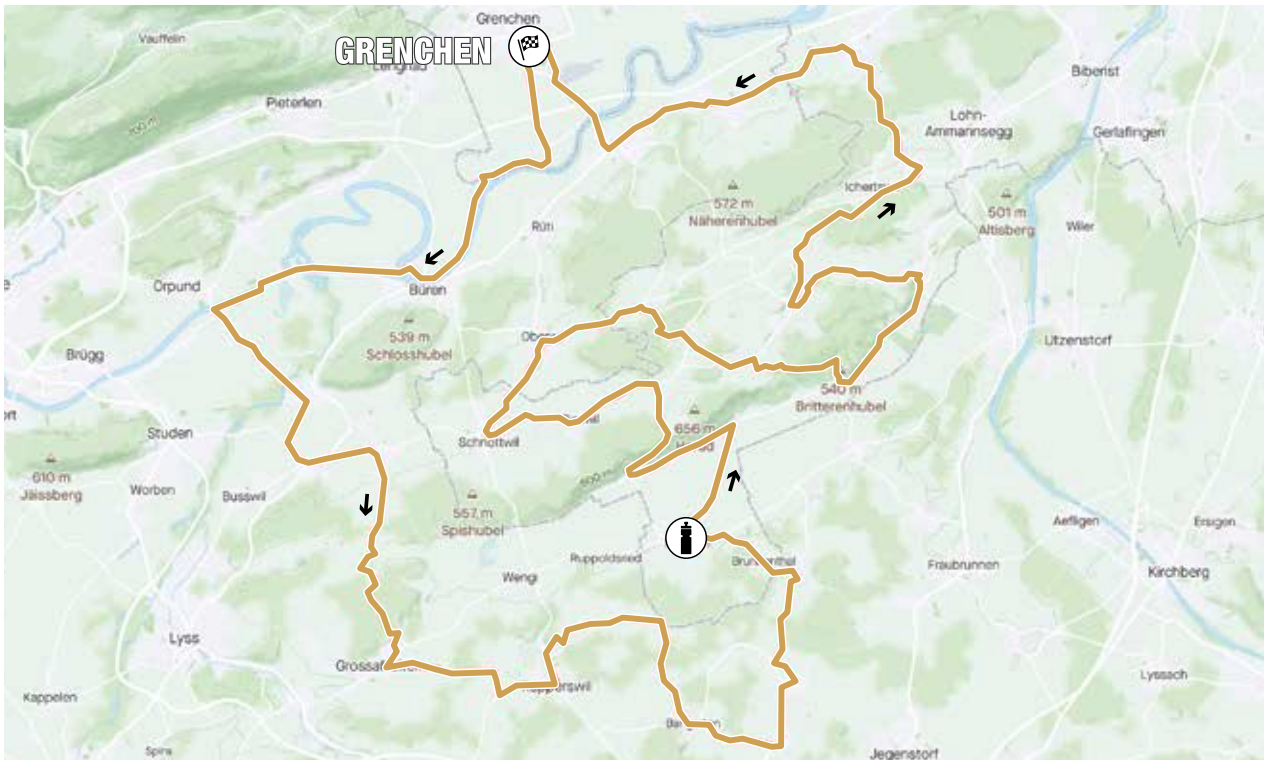

SITE MAP

Start: BMC Switzerland, Sportstrasse 49, 2540 Grenchen
parking: Neumattstrasse 30, 2552 Orpund

- | | | |
|-------------------------|--------------------------|---------------|
| start / finish | dressing rooms & showers | finisher meal |
| bib number distribution | toilets | parking |

ROUTE MAPS

BIG LOOP

SMALL LOOP

ROUTE MAPS

GRAVEL LOOP

GENERAL INFORMATION

- Information: +41 79 950 76 23 (from 10.09.2023, 8:00 a.m.)
- Technical support: +41 76 231 35 77
- The bib number serves as an entry ticket
- You can also find the voucher for the finisher meal and the goodie bag at the bib number.
- Personal belongings can be deposited at the bib number distribution. The organiser accepts no liability for theft or loss.
- All participants must sign the waiver at the bib number distribution.

WAIVER

BIB NUMBER

Grosse Runde

Kleine Runde

BRIEFING

- The Legends Rides are social rides and NOT a race! There will be no timekeeping.
- Adherence to the traffic rules is compulsory.
- We ask you to ride in pairs at the most.
- Please follow the instructions of the guides.
- If the speed is too fast, please let your guides know.
- The route is not signed. Please download the GPX file to your bike computer.