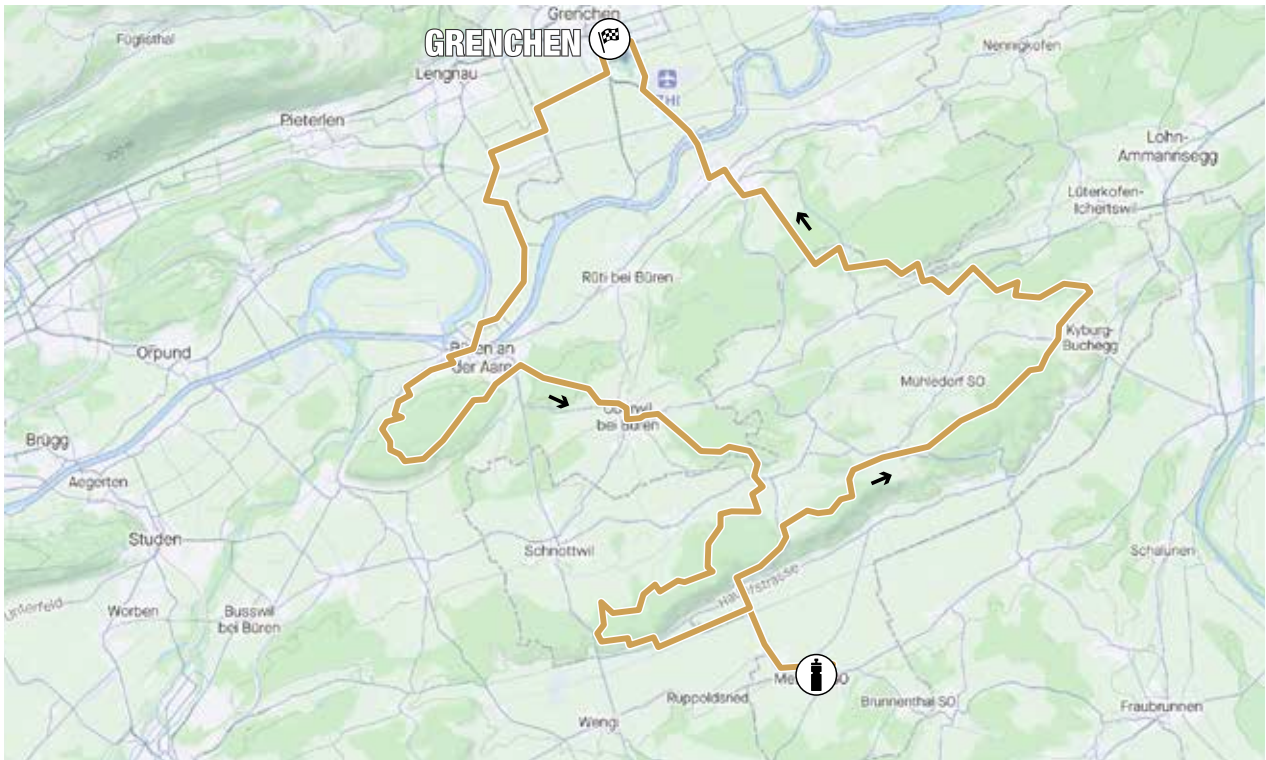

ROUTE MAPS

BIG LOOP

SMALL LOOP

ROUTE MAPS

GRAVEL LOOP

GENERAL INFORMATION

- Information: +41 79 950 76 23 (from 10.09.2023, 8:00 a.m.)
- Technical support: +41 76 231 35 77
- The bib number serves as an entry ticket
- You can also find the voucher for the finisher meal and the goodie bag at the bib number.
- Personal belongings can be deposited at the bib number distribution. The organiser accepts no liability for theft or loss.
- All participants must sign the waiver at the bib number distribution.